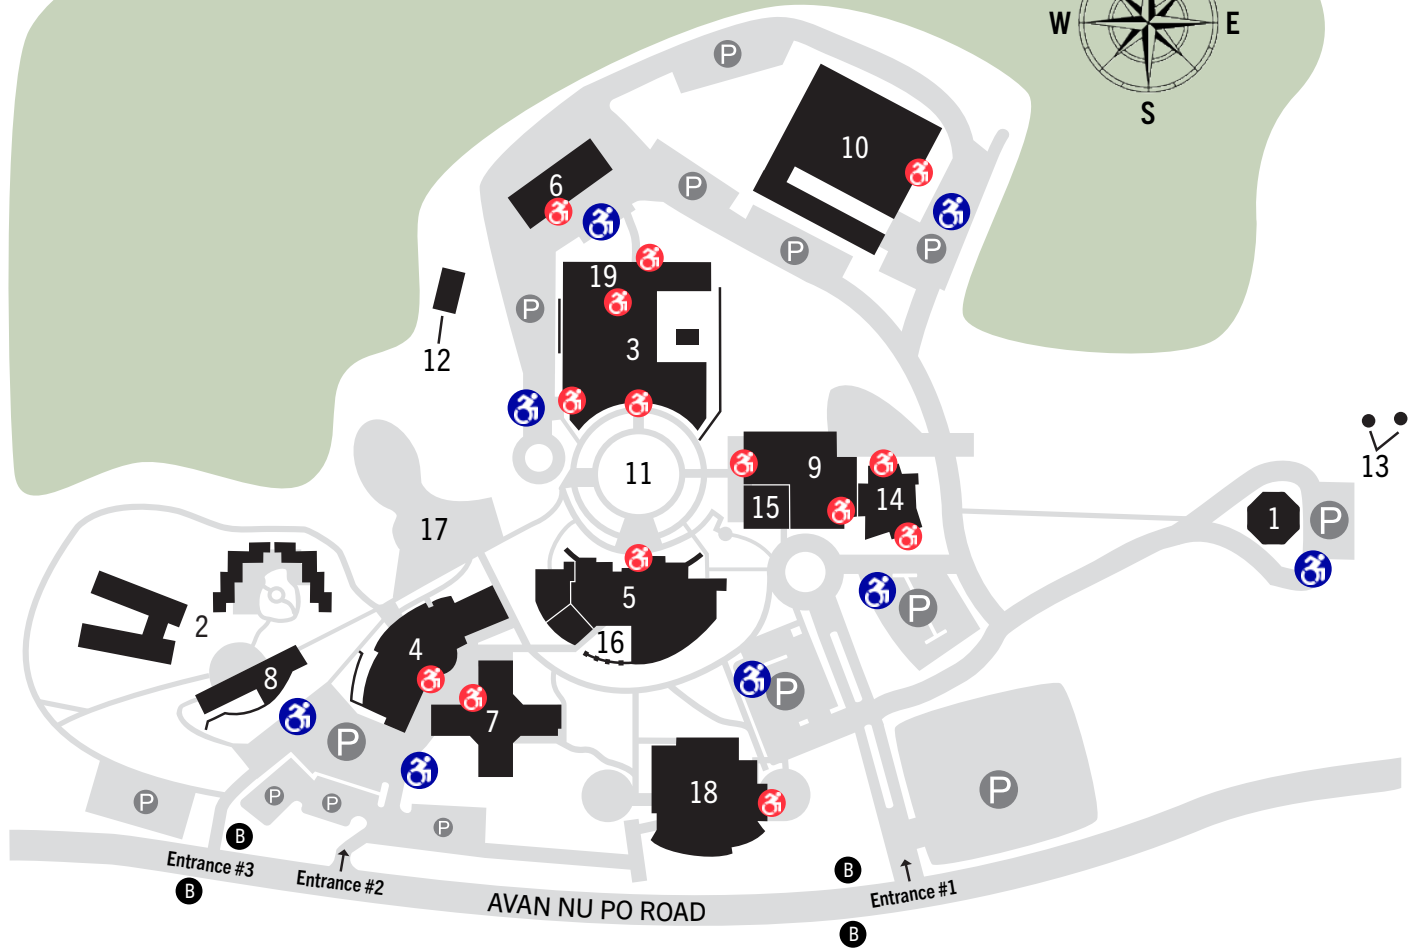

IAIA
INSTITUTE of
AMERICAN INDIAN ARTS

DIRECTIONS: From Interstate 25, exit Highway 14, head South on Highway 14, turn **left** on Rancho Viejo Blvd., turn **right** on Avenida Del Sur, turn **left** on Avon Nu Po Road, turn **left** into entrances #1, #2, or #3, arrive at IAIA Campus.

KEY	LOCATION	KEY	LOCATION
1	Hogan	13	Sweat Lodges
2	Mixed-Use Housing Facility	14	Lloyd Kiva New Welcome Center
3	Academic Building	15	Digital Dome
4	Center for Lifelong Education and Cafe	16	Haozous Garden
5	Library and Technology Building	17	Land-Grant Garden
6	Facilities	18	Performing Arts and Fitness Center
7	Residence Center	19	Balzer Contemporary Edge Gallery
8	Student Union Building	P	Parking
9	Ells Science and Technology Building	B	City of Santa Fe Bus Stop
10	Allan Houser Haozous Sculpture and Foundry		Accessible Parking
11	Dance Circle		Accessible Building Entrance
12	Green House		