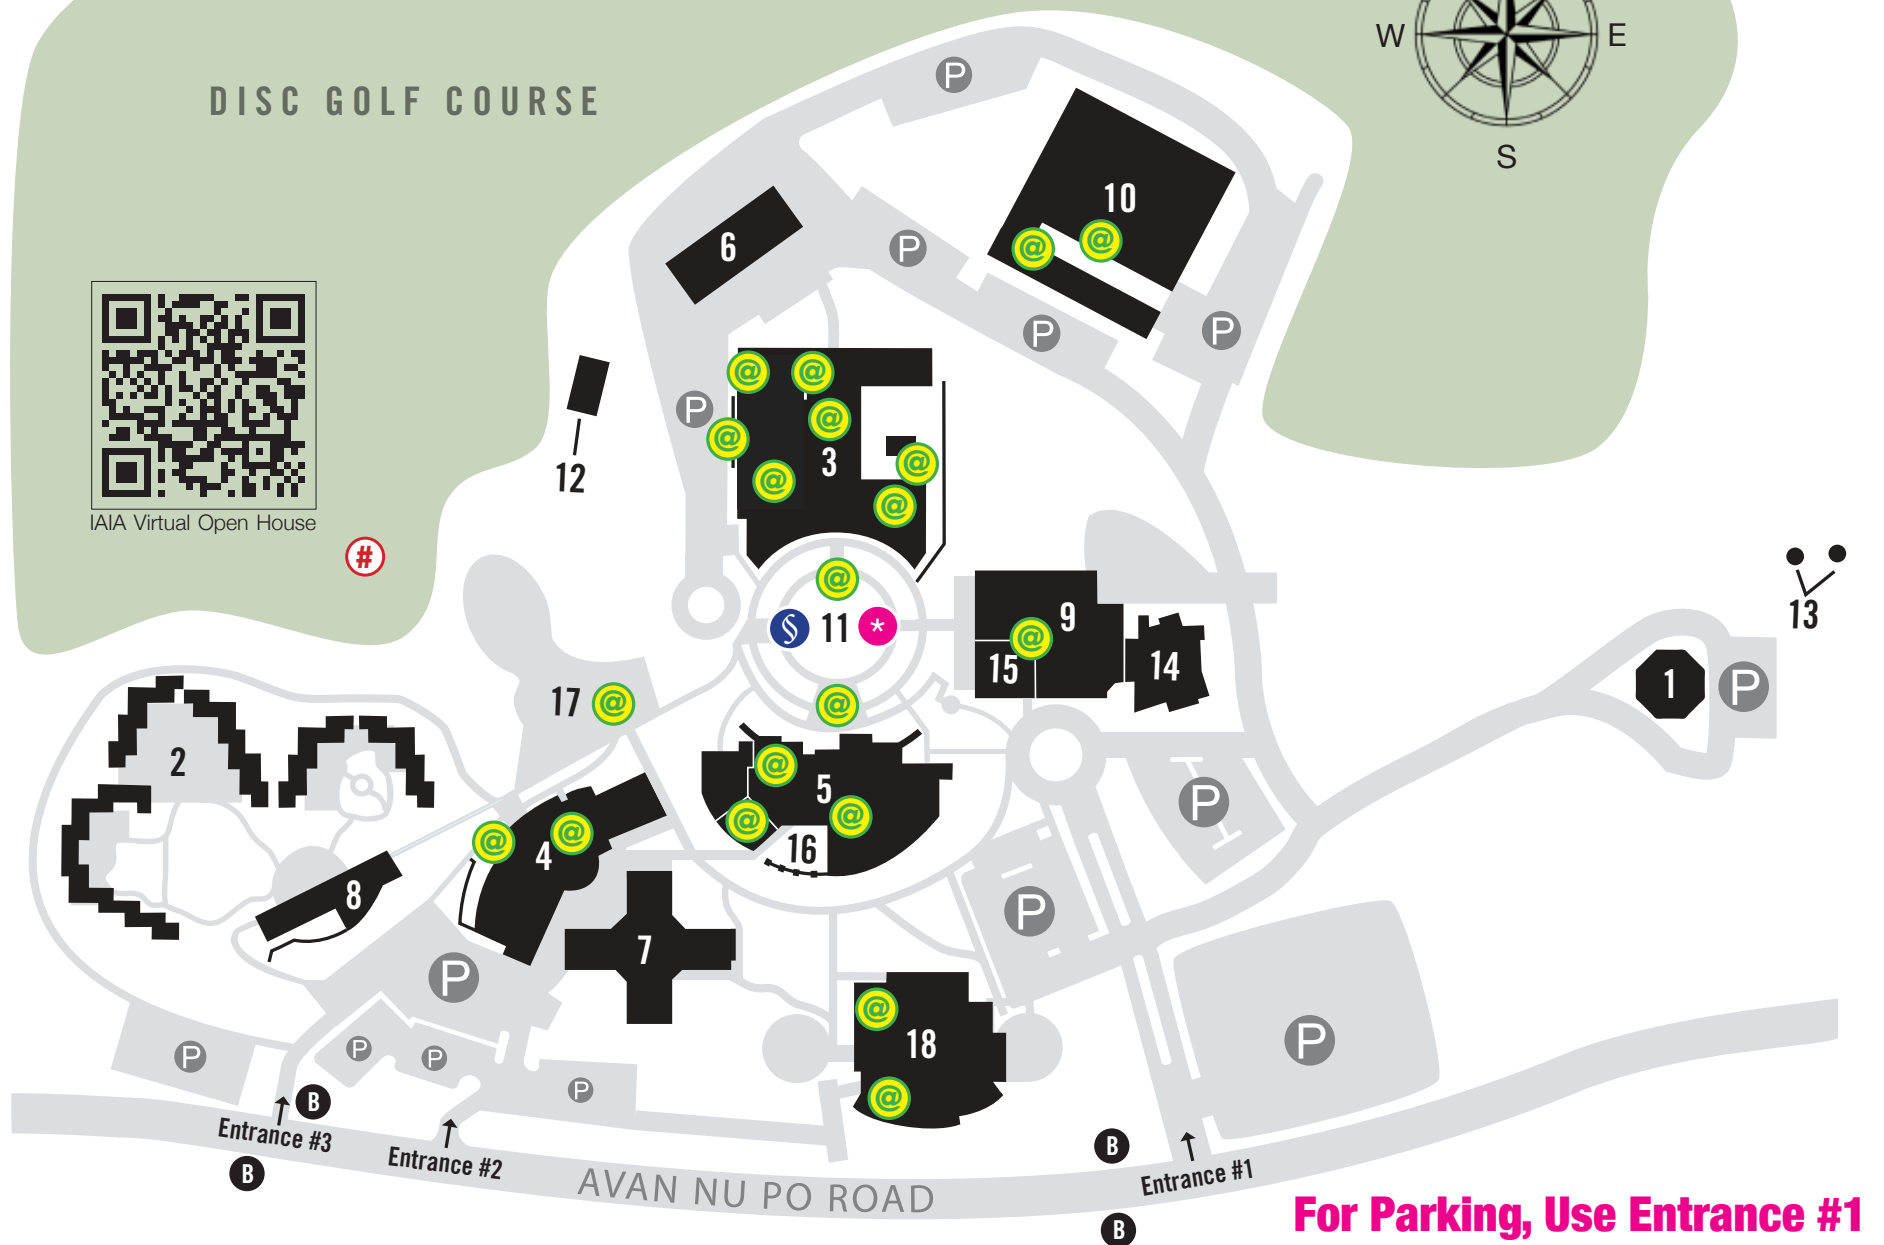

2022 IAIA Annual Open House

The Institute of American Indian Arts (IAIA) is pleased to invite you to the 2022 Annual Open House held on Wednesday, September 21 from 1–5 pm (MDT). IAIA will offer a mix of in-person events from 1:00 pm to 5:00 pm as we celebrate IAIA's sixtieth birthday. If you missed the raku firing at SFCC or want to see either process again, you can at IAIA's open house. Watch video projections and a demonstration of our one-of-a-kind, fully articulating Digital Dome. Take part in classes, listen to readings from our talented BFA and MFA in Creative Writing students and alums, and check out an art show. Tour our beautiful Land-Grant vegetable and flower gardens and meet the Thunder Bees who help them grow in our apiary. If you're still hungry after having a Frito pie at SFCC, you can try an array of menu options from our on-campus café, Bon Appétit.

Wednesday, September 21, 2022, 1–5 pm
www.iaia.edu/openhouse

| MAP No. | Location | MAP No. | Location |
|---------|--|---------|--------------------------------------|
| 1 | Hogan | 13 | Sweat Lodges |
| 2 | Family Housing | 14 | Lloyd Kiva New Welcome Center |
| 3 | Academic Building | 15 | Digital Dome |
| 4 | Center for Lifelong Education and Café | 16 | Haozous Garden |
| 5 | Library and Technology Center | 17 | Land-Grant Garden |
| 6 | Facilities | 18 | Performing Arts and Fitness Center |
| 7 | Residence Center | P | Parking |
| 8 | Student Union Building | B | City of Santa Fe Bus Stop |
| 9 | Ells Science and Technology Building | * | Welcome Table |
| 10 | Allan Houser Haozous Sculpture and Foundry | § | Refreshments |
| 11 | Dance Circle | @ | Open House Happenings (see schedule) |
| 12 | Green House | # | Disc Golf Course |